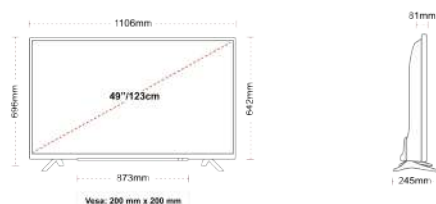

## SIZE

## DISPLAY

- Screen Size (inch / cm)  49" / 123cm
- Panel Type  Direct Back Light (DLED)
- Resolution  Ultra HD (3840 x 2160)
- Brightness  350

## MECHANICAL

- Boxed dimensions (mm)  195 x 154 x 765
- Dimensions with stand (mm)  106 x 245 x 696
- Dimensions without Stand (mm)  106 x 81 x 641
- Gross Weight (kg)  5
- Net Weight (kg)  0
- VESA (Wall mount) WxH  200mm x 200mm
- Screw Size  M6