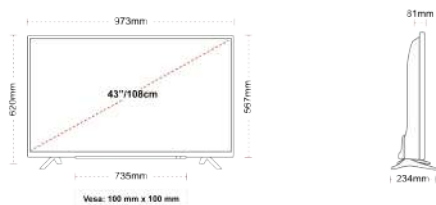

**G**  
54kWh/1000

**G**  
**HDR**  
88kWh/1000

**HIGHLIGHTS**

- 0 y 0 y
- 0 0
- 0 y 0 0 y
- 0 y SR00
- 0 0 t
- 0 0 y 0 0 u

**CONNECTIONS**

**SIZE**

**DISPLAY**

- Screen Size (inch / cm)  43" / 108cm
- Panel Type  Direct Back Light (DLED)
- Resolution  Ultra HD (3840 x 2160)
- Brightness  350

**MECHANICAL**

- Boxed dimensions (mm)  085 x 154 x 710
- Dimensions with stand (mm)  973 x 234 x 620
- Dimensions without Stand (mm)  973 x 81 x 567
- Gross Weight (kg)  1
- Net Weight (kg)  0.8
- VESA (Wall mount) WxH  100mm x 100mm
- Screw Size  M4