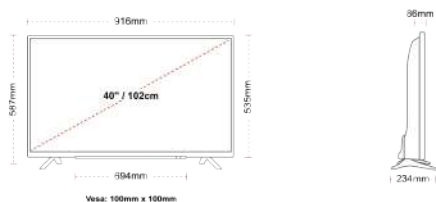

**F**  
45kWh/1000

**G**  
**HDR**  
75kWh/1000

**HIGHLIGHTS**

- 0 y 0 y
- 0 0
- 0 y 0 0 y
- 0 y SR00
- 0 0 t
- 0 0 y 0 0 u

**CONNECTIONS**

**SIZE**

**DISPLAY**

- Screen Size (inch / cm)  40" / 102cm
- Panel Type  Direct Back Light (DLED)
- Resolution  Ultra HD (3840 x 2160)
- Brightness  270

**MECHANICAL**

- Boxed dimensions (mm)  995 x 154 x 662
- Dimensions with stand (mm)  916 x 234 x 587
- Dimensions without Stand (mm)  916 x 86 x 535
- Gross Weight (kg)  0
- Net Weight (kg)  7
- VESA (Wall mount) WxH  100mm x 100mm
- Screw Size  M4