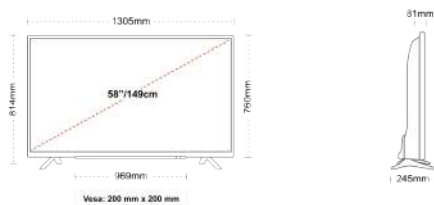

E

70kWh/1000

G

HDR
 110kWh/1000

HIGHLIGHTS

- 2x 2 x 2 x
- 2 2 2y
- 2x 2 x 2x 2 t
- 2x 2 2 x
- 2 2 2
- 2 2 s 2H2

CONNECTIONS

SIZE

DISPLAY

- 2Screen Size (inch / cm) 258" / 146cm
- 2Panel Type 2Direct Back Light (DLED)
- 2Resolution 2Ultra HD (3840 x 2160)
- 2Brightness 2350

SOUND

- 2Dolby Audio™ 2Yes
- 2Audio Output Power (RMS) 22x10W
- 2Speaker Type 2Down Firing
- 2Internal Subwoofer 2No
- 2Sound Modes 2Music, Movie, Speech, Classic, Flat, User
- 2DTS 2Yes
- 2Aajuskorjain 25 band
- 2Onkyo 2Sound by Onkyo

MECHANICAL

- 2Boxed dimensions (mm) 2430 x 154 x 899
- 2Dimensions with stand (mm) 2305 x 245 x 814
- 2Dimensions without Stand (mm) 2305 x 81 x 760
- 2Gross Weight (kg) 220
- 2Net Weight (kg) 216
- 2VESA (Wall mount) WxH 2200mm x 200mm
- 2Screw Size 2M6