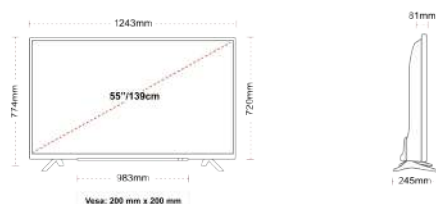

CONNECTIONS

SIZE

DISPLAY

- 2Screen Size (inch / cm) 255" / 139cm
- 2Panel Type 2Direct Back Light (DLED)
- 2Resolution 2Ultra HD (3840 x 2160)
- 2Brightness 2350

SOUND

- 2Dolby Audio™ 2Yes
- 2Audio Output Power (RMS) 22x10W
- 2Speaker Type 2Down Firing
- 2Internal Subwoofer 2No
- 2Sound Modes 2Music, Movie, Speech, Classic, Flat, User
- 2DTS 2Yes
- 2Aajuskorjain 25 band
- 2Onkyo 2Sound by Onkyo

MECHANICAL

- 2Boxed dimensions (mm) 2369 x 154 x 860
- 2Dimensions with stand (mm) 2243 x 245 x 765
- 2Dimensions without Stand (mm) 2243 x 81 x 719
- 2Gross Weight (kg) 29
- 2Net Weight (kg) 24
- 2VESA (Wall mount) WxH 2200mm x 200mm
- 2Screw Size 2M6