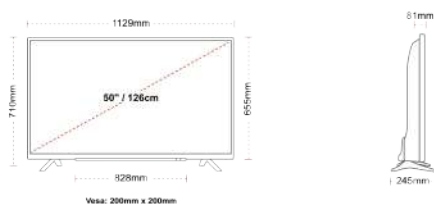

G
71kWh/1000

G
HDR
98kWh/1000

HIGHLIGHTS

- 2 x 2 x
- 2 2 2y
- 2 x 2 x 2 t
- 2x 2 2 x
- 2 2 2
- 2 2 s 2H2

CONNECTIONS

SIZE

DISPLAY

- Screen Size (inch / cm) 50" / 126cm
- Panel Type Direct Back Light (DLED)
- Resolution Ultra HD (3840 x 2160)
- Brightness 350

MECHANICAL

- Boxed dimensions (mm) 215 x 154 x 780
- Dimensions with stand (mm) 129 x 245 x 710
- Dimensions without Stand (mm) 129 x 81 x 655
- Gross Weight (kg) 5
- Net Weight (kg) 1
- VESA (Wall mount) WxH 200mm x 200mm
- Screw Size M6