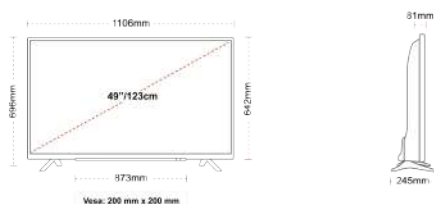

G

69kWh/1000

G

HDR
 100kWh/1000

HIGHLIGHTS

- 2x 2 x 2 x
- 2 2 2y
- 2x 2 x 2x 2 t
- 2x 2 2 x
- 2 2 2
- 2 2 s 2H2

CONNECTIONS

SIZE

DISPLAY

- 2Screen Size (inch / cm) 249" / 123cm
- 2Panel Type 2Direct Back Light (DLED)
- 2Resolution 2Ultra HD (3840 x 2160)
- 2Brightness 2350

SOUND

- 2Dolby Audio™ 2Yes
- 2Audio Output Power (RMS) 22x10W
- 2Speaker Type 2Down Firing
- 2Internal Subwoofer 2No
- 2Sound Modes 2Music, Movie, Speech, Classic, Flat, User
- 2DTS 2Yes
- 2Aajuskorjain 25 band
- 2Onkyo 2Sound by Onkyo

MECHANICAL

- 2Boxed dimensions (mm) 2195 x 154 x 765
- 2Dimensions with stand (mm) 2106 x 245 x 696
- 2Dimensions without Stand (mm) 2106 x 81 x 641
- 2Gross Weight (kg) 215
- 2Net Weight (kg) 210
- 2VESA (Wall mount) WxH 2200mm x 200mm
- 2Screw Size 2M6