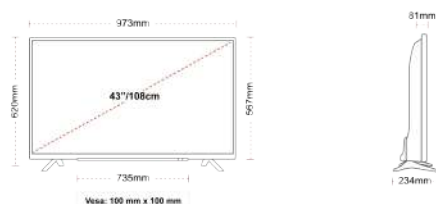

CONNECTIONS

SIZE

DISPLAY

- Screen Size (inch / cm) 43" / 108cm
- Panel Type Direct Back Light (DLED)
- Resolution Ultra HD (3840 x 2160)
- Brightness 350

SOUND

- Dolby Audio™ Yes
- Audio Output Power (RMS) 2x10W
- Speaker Type Down Firing
- Internal Subwoofer No
- Sound Modes Music, Movie, Speech, Classic, Flat, User
- DTS Yes
- Aajuskorjain 5 band
- Onkyo Sound by Onkyo

MECHANICAL

- Boxed dimensions (mm) 1085 x 154 x 710
- Dimensions with stand (mm) 973 x 234 x 620
- Dimensions without Stand (mm) 973 x 81 x 567
- Gross Weight (kg) 1
- Net Weight (kg) 8
- VESA (Wall mount) WxH 100mm x 100mm
- Screw Size M4