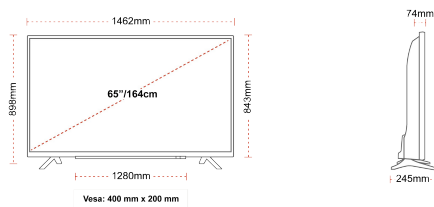

## SIZE

## DISPLAY

Screen Size (inch / cm)	65" / 164cm
Panel Type	Direct Back Light (DLED)
Resolution	Ultra HD (3840 x 2160)
Brightness	350

## MECHANICAL

Boxed dimensions (mm)	1620 x 165 x 1010
Dimensions with stand (mm)	1462 x 245 x 898
Dimensions without Stand (mm)	1462 x 74 x 843
Gross Weight (kg)	28
Net Weight (kg)	21
VESA (Wall mount) WxH	400mm x 200mm
Screw Size	M6