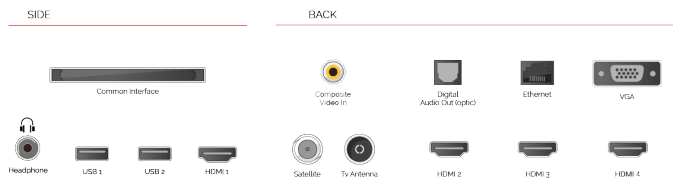

## CONNECTIONS

## DISPLAY

Screen Size (inch / cm)	65" / 164cm
Panel Type	Direct Back Light (DLED)
Resolution	Ultra HD (3840 x 2160)
Brightness	350