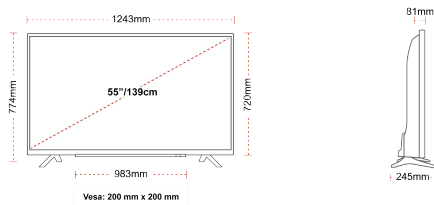

CONNECTIONS

SIZE

DISPLAY

Screen Size (inch / cm)	55" / 139cm
Panel Type	Direct Back Light (DLED)
Resolution	Ultra HD (3840 x 2160)
Brightness	350

SOUND

Dolby Audio™	Yes
Audio Output Power (RMS)	2x10W
Speaker Type	Down Firing
Internal Subwoofer	No
Sound Modes	Music, Movie, Speech, Classic, Flat, User
DTS	Yes
Taajuuskorjain	5 band
Onkyo	Sound by Onkyo

MECHANICAL

Boxed dimensions (mm)	1369 x 154 x 860
Dimensions with stand (mm)	1243 x 245 x 774
Dimensions without Stand (mm)	1243 x 81 x 720
Gross Weight (kg)	19
Net Weight (kg)	14
VESA (Wall mount) WxH	200mm x 200mm
Screw Size	M6