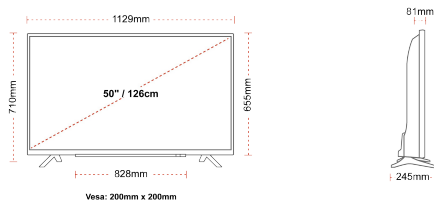

## SIZE

## DISPLAY

Screen Size (inch / cm)	50" / 126cm
Panel Type	Direct Back Light (DLED)
Resolution	Ultra HD (3840 x 2160)
Brightness	350

## MECHANICAL

Boxed dimensions (mm)	1215 x 154 x 780
Dimensions with stand (mm)	1129 x 245 x 710
Dimensions without Stand (mm)	1129 x 81 x 655
Gross Weight (kg)	15
Net Weight (kg)	11
VESA (Wall mount) WxH	200mm x 200mm
Screw Size	M6