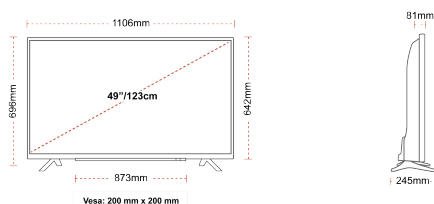

DISPLAY

Screen Size (inch / cm)	49" / 123cm
Panel Type	Direct Back Light (DLED)
Resolution	Ultra HD (3840 x 2160)
Brightness	350

SOUND

Dolby Audio™	Yes
Audio Output Power (RMS)	2x10W
Speaker Type	Down Firing
Internal Subwoofer	No
Sound Modes	Music, Movie, Speech, Classic, Flat, User
DTS	Yes
Taajuuskorjain	5 band
Onkyo	Sound by Onkyo

MECHANICAL

Boxed dimensions (mm)	1195 x 154 x 765
Dimensions with stand (mm)	1106 x 245 x 696
Dimensions without Stand (mm)	1106 x 81 x 642
Gross Weight (kg)	15
Net Weight (kg)	10
VESA (Wall mount) WxH	200mm x 200mm
Screw Size	M6