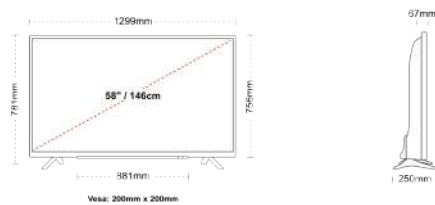

E

70kWh/1000

G

HIGHLIGHTS

- 4 4 4
- 4 4 4
- 4 4 4
- 4 4 4
- 4 4 4
- 4 4 4

CONNECTIONS

SIZE

DISPLAY

- 4 Screen Size (inch / cm) 4 58" / 146cm
- 4 Panel Type 4 Direct Back Light (DLED)
- 4 Resolution 4 Ultra HD (3840 x 2160)
- 4 Brightness 4 350

SOUND

- 4 Dolby Audio™ 4 Yes
- 4 Audio Output Power (RMS) 4 2x10W
- 4 Speaker Type 4 Down Firing
- 4 Internal Subwoofer 4 Yes
- 4 Sound Modes 4 Music, Movie, Speech, Classic, Flat, User
- 4 DTS 4 Yes
- 4 aajuuskorjain 4 5 band
- 4 Onkyo 4 Sound by Onkyo

MECHANICAL

- 4 Boxed dimensions (mm) 4 430 x 154 x 899
- 4 Dimensions with stand (mm) 4 299 x 250 x 781
- 4 Dimensions without Stand (mm) 4 299 x 67 x 756
- 4 Gross Weight (kg) 4 22
- 4 Net Weight (kg) 4 6
- 4 VESA (Wall mount) WxH 4 200mm x 200mm
- 4 Screw Size 4 M6