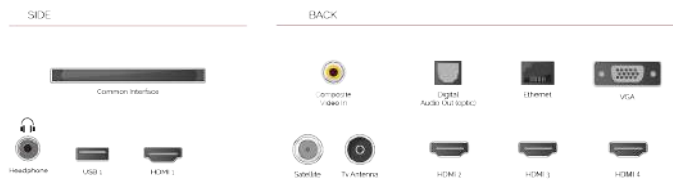

E

70kWh/1000

G

HIGHLIGHTS

- 4 4 4
- 4 4 4
- 4 4 4
- 4 4 4
- 4 4 4
- 4 4 4

CONNECTIONS

SIZE

DISPLAY

- 4 Screen Size (inch / cm) 4 58" / 146cm
- 4 Panel Type 4 Direct Back Light (DLED)
- 4 Resolution 4 Ultra HD (3840 x 2160)
- 4 Brightness 4 350

SOUND

- 4 Dolby Audio™ 4 Yes
- 4 Audio Output Power (RMS) 4 2x10W
- 4 Speaker Type 4 Down Firing
- 4 Internal Subwoofer 4 Yes
- 4 Sound Modes 4 Music, Movie, Speech, Classic, Flat, User
- 4 DTS 4 Yes
- 4 aajuuskorjain 4 5 band
- 4 Onkyo 4 Sound by Onkyo