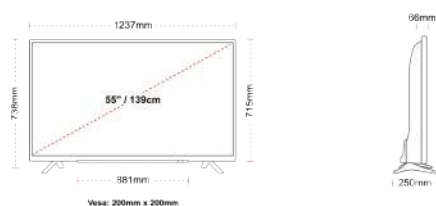

DISPLAY

-Screen Size (inch / cm)	-55" / 139cm
-Panel Type	-Direct Back Light (DLED)
-Resolution	-Ultra HD (3840 x 2160)
-Brightness	-350

SOUND

-Dolby Audio™	-Yes
-Audio Output Power (RMS)	-2x10W
-Speaker Type	-Down Firing
-Internal Subwoofer	-Yes
-Sound Modes	-Music, Movie, Speech, Classic, Flat, User
-DTS	-Yes
-Taajuuskorjain	-5 band
-Onkyo	-Sound by Onkyo

ACCESSORIES

-Remote Control	-Yes
-Remote Control Battery	-Yes
-Quick Start Guide	-Yes
-Small Remote Control	-No

VIDEO

-Wide Color Gamut	-No
-HDR	-Yes
-Dolby Vision HDR	-Yes
-TRU Flow	-Yes
-TRU Resolution	-Yes
-TRU Micro Dimming	-Yes

TUNER / BROADCASTING

-HEVC (H.265) Decoder	-Yes
-Tuner Type	-HD DVB-T2/C/S2
-UHD from Satellite	-Yes
-Dual Tuner	-No
-Electronic Program Guide (EPG)	-Yes
-Auto Search	-Yes
-Program Storage Capacity (Analog)	-200
-Program Storage Capacity (Digital S/S2)	-10000
-Program Storage Capacity (Digital T/T2/C)	-800

CONNECTIONS

-CI+	-Yes
-HDMI™	-4 HDMI
-USB	-1 USB
-Component (YPbPr) in	-via VGA
-Composite Video/Audio in	-Yes
-Scart	-No
-Ethernet	-Yes
-Headphone Out	-Yes
-Antenna Input	-Yes
-VGA (PC in - D-Sub15)	-Yes

SMART TV FEATURES

-HBBTV ver 2.0.2	-Yes
-Audio-Video Sharing (AVS)	-Yes
-Smart Portal	-Toshiba
-Toshiba TV Smart Center	-Yes
-Web Browser	-Yes
-Netflix	-Yes
-YouTube™	-Yes
-Bluetooth	-Yes
-Screen Mirroring	-Miracast
-Prime Video	-Yes
-Google Assistant	-Works with Google Assistant
-Amazon Alexa	-Built in Alexa

MECHANICAL

-Boxed dimensions (mm)	-1369 x 154 x 860
-Dimensions with stand (mm)	-1237 x 250 x 738
-Dimensions without Stand (mm)	-1237 x 66 x 715
-Gross Weight (kg)	-19,5
-Net Weight (kg)	-14,5
-VESA (Wall mount) WxH	-200mm x 200mm
-Screw Size	-M6

POWER / ENERGY

-Stand-By Energy Consumption (Average)	-<0.5W
-Working Voltage - Frequency	-220-240V AC
-12V TV (Mobile TV)	-No