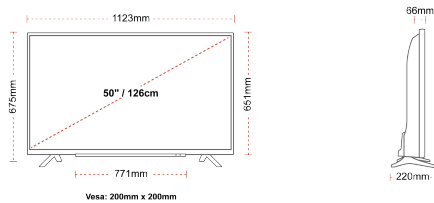

SIZE

DISPLAY

Screen Size (inch / cm)	50" / 126cm
Panel Type	Direct Back Light (DLED)
Resolution	Ultra HD (3840 x 2160)
Brightness	320

SOUND

Dolby Audio™	Yes
Audio Output Power (RMS)	2x10W
Speaker Type	Down Firing
Internal Subwoofer	Yes
Sound Modes	Music, Movie, Speech, Classic, Flat, User
DTS	Yes
Taajuuskorjain	5 band
Onkyo	Sound by Onkyo

ACCESSORIES

Remote Control	Yes
Remote Control Battery	Yes
Quick Start Guide	Yes
Small Remote Control	No

FEATURES

HDMI™ ARC	Through HDMI2
USB Recording (PVR Ready)	Yes
Channel List USB Cloning	Yes
Teletext	Yes
HDMI™ CEC	Yes
Basic Hotel Mode	Passive- Basic Hotel Mode
Media Player	Yes
MHL via HDMI™ (Mobile HD Link)	No

VIDEO

Wide Color Gamut	No
HDR	Yes
Dolby Vision HDR	Yes
TRU Flow	Yes
TRU Resolution	Yes
TRU Micro Dimming	Yes

TUNER / BROADCASTING

HEVC (H.265) Decoder	Yes
Tuner Type	HD DVB-T2/C/S2
UHD from Satellite	Yes
Dual Tuner	No
Electronic Program Guide (EPG)	Yes
Auto Search	Yes
Program Storage Capacity (Analog)	200
Program Storage Capacity (Digital S/S2)	10000
Program Storage Capacity (Digital T/T2/C)	800

CONNECTIONS

CI+	Yes
HDMI™	4 HDMI
USB	1 USB
Component (YPbPr) in	via VGA
Composite Video/Audio in	Yes
Scart	No
Ethernet	Yes
Headphone Out	Yes
Antenna Input	Yes
VGA (PC in - D-Sub15)	Yes

SMART TV FEATURES

HBBTV ver 2.0.2	Yes
Audio-Video Sharing (AVS)	Yes
Smart Portal	Toshiba
Toshiba TV Smart Center	Yes
Web Browser	Yes
Netflix	Yes
YouTube™	Yes
Bluetooth	Yes
Screen Mirroring	Miracast
Prime Video	Yes
Google Assistant	Works with Google Assistant
Amazon Alexa	Built in Alexa

MECHANICAL

Boxed dimensions (mm)	1215 x 154 x 780
Dimensions with stand (mm)	1123 x 220 x 675
Dimensions without Stand (mm)	1123 x 66 x 651
Gross Weight (kg)	16
Net Weight (kg)	12
VESA (Wall mount) WxH	200mm x 200mm
Screw Size	M6

POWER / ENERGY

Stand-By Energy Consumption (Average)	<0.5W
Working Voltage - Frequency	220-240V AC
12V TV (Mobile TV)	No