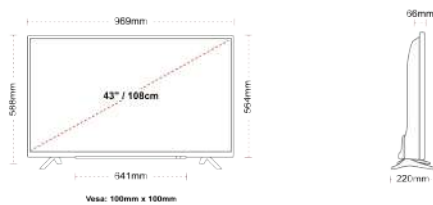

G

54kWh/1000

G

HDR
 88kWh/1000

HIGHLIGHTS

- 4 4 4
- 4 4 4
- 4 4 4
- 4 4 4
- 4 4
- 4 4 4

CONNECTIONS

SIZE

DISPLAY

- 4 Screen Size (inch / cm) 4 43" / 108cm
- 4 Panel Type 4 Direct Back Light (DLED)
- 4 Resolution 4 Ultra HD (3840 x 2160)
- 4 Brightness 4 320

SOUND

- 4 Dolby Audio™ 4 Yes
- 4 Audio Output Power (RMS) 4 2x10W
- 4 Speaker Type 4 Down Firing
- 4 Internal Subwoofer 4 No
- 4 Sound Modes 4 Music, Movie, Speech, Classic, Flat, User
- 4 DTS 4 Yes
- 4 aajuuskorjain 4 5 band
- 4 Onkyo 4 Sound by Onkyo

MECHANICAL

- 4 Boxed dimensions (mm) 4 085 x 154 x 710
- 4 Dimensions with stand (mm) 4 669 x 220 x 588
- 4 Dimensions without Stand (mm) 4 669 x 66 x 564
- 4 Gross Weight (kg) 4 1
- 4 Net Weight (kg) 4 8
- 4 VESA (Wall mount) WxH 4 100mm x 100mm
- 4 Screw Size 4 M4