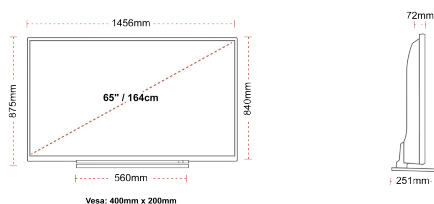

## SIZE

## DISPLAY

Screen Size (inch / cm)	65" / 164cm
Panel Type	Direct Back Light (DLED)
Resolution	Ultra HD (3840 x 2160)
Brightness	350

## MECHANICAL

Boxed dimensions (mm)	1620 x 165 x 1010
Dimensions with stand (mm)	1456 x 251 x 875
Dimensions without Stand (mm)	1456 x 72 x 840
Gross Weight (kg)	32
Net Weight (kg)	25
VESA (Wall mount) WxH	400mm x 200mm
Screw Size	M6