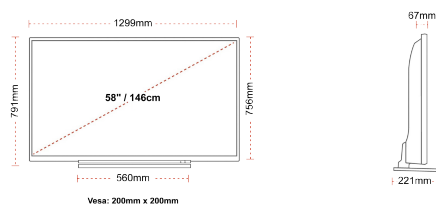

## SIZE

## DISPLAY

|                         |                          |
|-------------------------|--------------------------|
| Screen Size (inch / cm) | 58" / 146cm              |
| Panel Type              | Direct Back Light (DLED) |
| Resolution              | Ultra HD (3840 x 2160)   |
| Brightness              | 350                      |

## MECHANICAL

|                               |                  |
|-------------------------------|------------------|
| Boxed dimensions (mm)         | 1430 x 154 x 899 |
| Dimensions with stand (mm)    | 1299 x 221 x 791 |
| Dimensions without Stand (mm) | 1299 x 67 x 756  |
| Gross Weight (kg)             | 26               |
| Net Weight (kg)               | 20               |
| VESA (Wall mount) WxH         | 200mm x 200mm    |
| Screw Size                    | M6               |