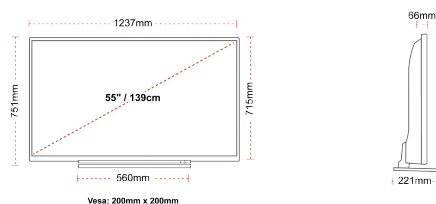

CONNECTIONS

SIZE

DISPLAY

Screen Size (inch / cm)	55" / 139cm
Panel Type	Direct Back Light (DLED)
Resolution	Ultra HD (3840 x 2160)
Brightness	350

SOUND

Dolby Audio™	Yes
Audio Output Power (RMS)	2x10W
Speaker Type	Down Firing
Internal Subwoofer	Yes
Sound Modes	Music, Movie, Speech, Classic, Flat, User
DTS	Yes
Taajuuskorjain	5 band
Onkyo	Sound by Onkyo

MECHANICAL

Boxed dimensions (mm)	1369 x 154 x 860
Dimensions with stand (mm)	1237 x 221 x 751
Dimensions without Stand (mm)	1237 x 66 x 715
Gross Weight (kg)	24
Net Weight (kg)	19
VESA (Wall mount) WxH	200mm x 200mm
Screw Size	M6