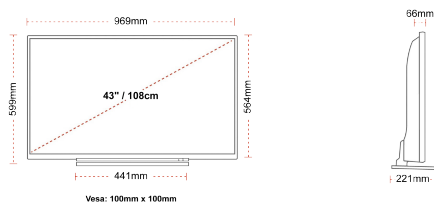

CONNECTIONS

SIZE

DISPLAY

Screen Size (inch / cm)	43" / 108cm
Panel Type	Direct Back Light (DLED)
Resolution	Ultra HD (3840 x 2160)
Brightness	320

SOUND

Dolby Audio™	Yes
Audio Output Power (RMS)	2x10W
Speaker Type	Down Firing
Internal Subwoofer	No
Sound Modes	Music, Movie, Speech, Classic, Flat, User
DTS	Yes
Taajuuskorjain	5 band
Onkyo	Sound by Onkyo

MECHANICAL

Boxed dimensions (mm)	1085 x 154 x 710
Dimensions with stand (mm)	969 x 221 x 599
Dimensions without Stand (mm)	969 x 66 x 564
Gross Weight (kg)	15
Net Weight (kg)	11
VESA (Wall mount) WxH	100mm x 100mm
Screw Size	M4