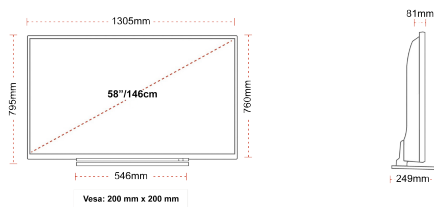

## SIZE

## DISPLAY

Screen Size (inch / cm)	58" / 146cm
Panel Type	Direct Back Light (DLED)
Resolution	Ultra HD (3840 x 2160)
Brightness	350

## MECHANICAL

Boxed dimensions (mm)	1430 x 154 x 884
Dimensions with stand (mm)	1305 x 249 x 795
Dimensions without Stand (mm)	1305 x 81 x 760
Gross Weight (kg)	22
Net Weight (kg)	18
VESA (Wall mount) WxH	200mm x 200mm
Screw Size	M