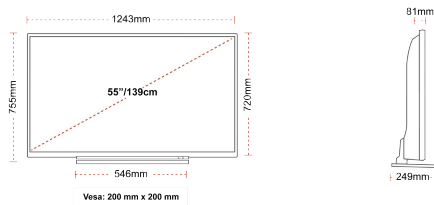

DISPLAY

Screen Size (inch / cm)	55" / 139cm
Panel Type	Direct Back Light (DLED)
Resolution	Ultra HD (3840 x 2160)
Brightness	350

SOUND

Dolby Audio™	Yes
Audio Output Power (RMS)	2x10W
Speaker Type	Down Firing
Internal Subwoofer	No
Sound Modes	Music, Movie, Speech, Classic, Flat, User
DTS	Yes
Taajuuskorjain	5 band
Onkyo	Sound by Onkyo

MECHANICAL

Boxed dimensions (mm)	1215 x 154 x 780
Dimensions with stand (mm)	1129 x 249 x 691
Dimensions without Stand (mm)	1129 x 81 x 655
Gross Weight (kg)	17
Net Weight (kg)	13
VESA (Wall mount) WxH	200mm x 200mm
Screw Size	M6