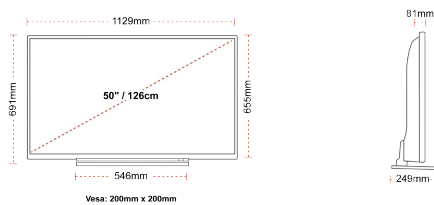

DISPLAY

Screen Size (inch / cm)	50" / 126cm
Panel Type	Direct Back Light (DLED)
Resolution	Ultra HD (3840 x 2160)
Brightness	350

SOUND

Dolby Audio™	Yes
Audio Output Power (RMS)	2x10W
Speaker Type	Down Firing
Internal Subwoofer	No
Sound Modes	Music, Movie, Speech, Classic, Flat, User
DTS	Yes
Taajuuskorjain	5 band
Onkyo	Sound by Onkyo

MECHANICAL

Boxed dimensions (mm)	1215 x 154 x 780
Dimensions with stand (mm)	1129 x 249 x 691
Dimensions without Stand (mm)	1129 x 81 x 655
Gross Weight (kg)	17
Net Weight (kg)	13
Screw Size	M6

POWER / ENERGY