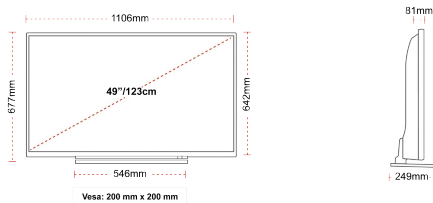

- ⌵ Android TV
- ⌵ Google Assistant
- ⌵ Chromecast Built in
- ⌵ 4K UHD HDR
- ⌵ Dolby Vision HDR
- ⌵ Google Play Store

SIZE

DISPLAY

Screen Size (inch / cm)	49" / 123cm
Panel Type	Direct Back Light (DLED)
Resolution	Ultra HD (3840 x 2160)
Brightness	350

MECHANICAL

Boxed dimensions (mm)	1195 x 154 x 765
Dimensions with stand (mm)	1106 x 249 x 673
Dimensions without Stand (mm)	1106 x 81 x 641
Gross Weight (kg)	17
Net Weight (kg)	12
VESA (Wall mount) WxH	200mm x 200mm
Screw Size	M6