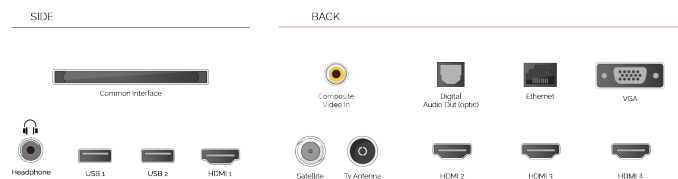

CONNECTIONS

SIZE

DISPLAY

Screen Size (inch / cm)	65" / 164cm
Panel Type	Direct Back Light (DLED)
Resolution	Ultra HD (3840 x 2160)
Brightness	350

SOUND

Dolby Audio™	Yes
Audio Output Power (RMS)	2x12W
Speaker Type	Down Firing
Internal Subwoofer	No
Sound Modes	Smart, Movie, Music, News
DTS	Yes
Taajuuskorjain	5 band
Onkyo	No