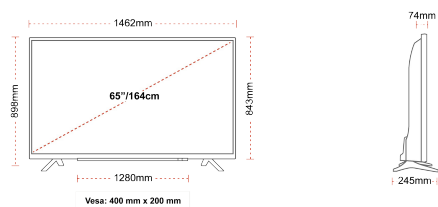

CONNECTIONS

SIZE

DISPLAY

Screen Size (inch / cm)	65" / 164cm
Panel Type	Direct Back Light (DLED)
Resolution	Ultra HD (3840 x 2160)
Brightness	350

SOUND

Dolby Audio™	Yes
Audio Output Power (RMS)	2x12W
Speaker Type	Down Firing
Internal Subwoofer	No
Sound Modes	Smart, Movie, Music, News
DTS	Yes
Taajuuskorjain	5 band
Onkyo	No

MECHANICAL

Boxed dimensions (mm)	1620 x 165 x 1010
Dimensions with stand (mm)	1462 x 245 x 898
Dimensions without Stand (mm)	1462 x 74 x 843
Gross Weight (kg)	28
Net Weight (kg)	21
VESA (Wall mount) WxH	400mm x 200mm
Screw Size	M