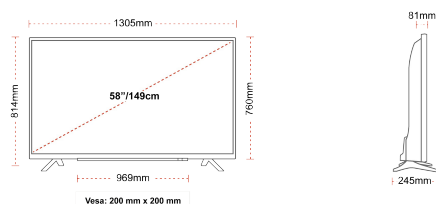

CONNECTIONS

SIZE

DISPLAY

Screen Size (inch / cm)	58" / 146cm
Panel Type	Direct Back Light (DLED)
Resolution	Ultra HD (3840 x 2160)
Brightness	350

SOUND

Dolby Audio™	Yes
Audio Output Power (RMS)	2x10W
Speaker Type	Down Firing
Internal Subwoofer	No
Sound Modes	Smart, Movie, Music, News
DTS	Yes
Taajuuskorjain	5 band
Onkyo	No

MECHANICAL

Boxed dimensions (mm)	1430 x 154 x 899
Dimensions with stand (mm)	1305 x 245 x 814
Dimensions without Stand (mm)	1305 x 81 x 760
Gross Weight (kg)	20
Net Weight (kg)	16
VESA (Wall mount) WxH	200mm x 200mm
Screw Size	M6