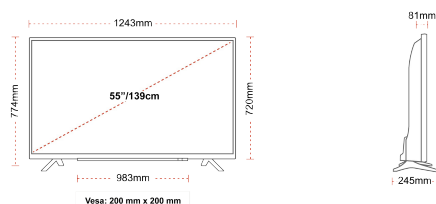

## SIZE

## DISPLAY

Screen Size (inch / cm)	55" / 139cm
Panel Type	Direct Back Light (DLED)
Resolution	Ultra HD (3840 x 2160)
Brightness	350

## MECHANICAL

Boxed dimensions (mm)	1369 x 154 x 860
Dimensions with stand (mm)	1243 x 245 x 765
Dimensions without Stand (mm)	1243 x 81 x 719
Gross Weight (kg)	19
Net Weight (kg)	14
VESA (Wall mount) WxH	200mm x 200mm
Screw Size	M6