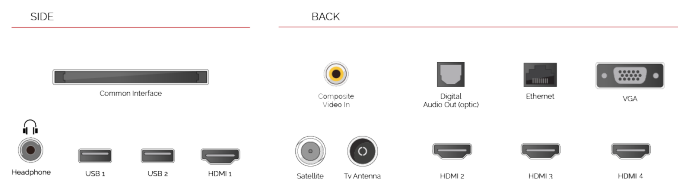

CONNECTIONS

SIZE