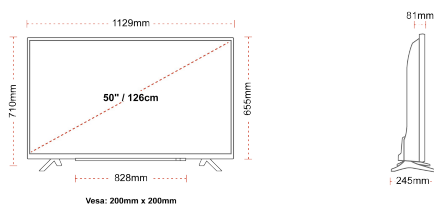

DISPLAY

Screen Size (inch / cm)	50" / 126cm
Panel Type	Direct Back Light (DLED)
Resolution	Ultra HD (3840 x 2160)
Brightness	350

SOUND

Dolby Audio™	Yes
Audio Output Power (RMS)	2x10W
Speaker Type	Down Firing
Internal Subwoofer	No
Sound Modes	Smart, Movie, Music, News
DTS	Yes
Taajuuskorjain	5 band
Onkyo	No

MECHANICAL

Boxed dimensions (mm)	1215 x 154 x 780
Dimensions with stand (mm)	1129 x 245 x 710
Dimensions without Stand (mm)	1129 x 81 x 655
Gross Weight (kg)	15
Net Weight (kg)	11
VESA (Wall mount) WxH	200mm x 200mm
Screw Size	M6