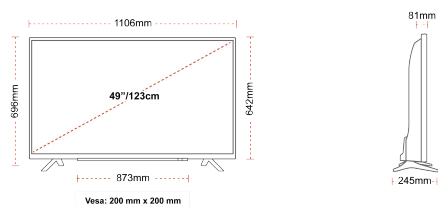

DISPLAY

Screen Size (inch / cm)	49" / 123cm
Panel Type	Direct Back Light (DLED)
Resolution	Ultra HD (3840 x 2160)
Brightness	350

SOUND

Dolby Audio™	Yes
Audio Output Power (RMS)	2x10W
Speaker Type	Down Firing
Internal Subwoofer	No
Sound Modes	Smart, Movie, Music, News
DTS	Yes
Taajuuskorjain	5 band
Onkyo	No

MECHANICAL

Boxed dimensions (mm)	1195 x 154 x 765
Dimensions with stand (mm)	1106 x 245 x 696
Dimensions without Stand (mm)	1106 x 81 x 641
Gross Weight (kg)	15
Net Weight (kg)	10
VESA (Wall mount) WxH	200mm x 200mm
Screw Size	M6