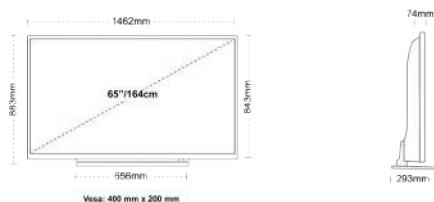

**CONNECTIONS**

**SIZE**

**DISPLAY**

- Screen Size (inch / cm)  65" / 164cm
- Panel Type  LED
- Resolution  Ultra HD (3840 x 2160)
- Brightness  350

**SOUND**

- Dolby Audio™  Yes
- Audio Output Power (RMS)  2x12W
- Speaker Type  Down Firing
- Internal Subwoofer  Yes
- Sound Modes  Music, Movie, Speech, Classic, Flat, User
- DTS  Yes
- Taajuuskorjain  5 band
- Onkyo  No

**MECHANICAL**

- Boxed dimensions (mm)  620 x 165 x 995
- Dimensions with stand (mm)  462 x 293 x 883
- Dimensions without Stand (mm)  462 x 74 x 843
- Gross Weight (kg)  31
- Net Weight (kg)  24
- VESA (Wall mount) WxH  400mm x 200mm
- Screw Size  M