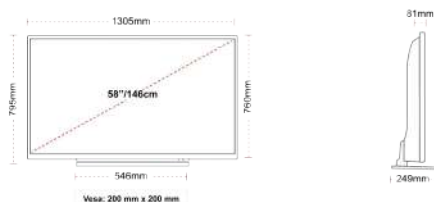

**CONNECTIONS**

**SIZE**

**DISPLAY**

- Screen Size (inch / cm)  58" / 146cm
- Panel Type  Direct Back Light (DLED)
- Resolution  Ultra HD (3840 x 2160)
- Brightness  350

**SOUND**

- Dolby Audio™  Yes
- Audio Output Power (RMS)  2x10W
- Speaker Type  Down Firing
- Internal Subwoofer  No
- Sound Modes  Music, Movie, Speech, Classic, Flat, User
- DTS  Yes
- Taajuuskorjain  5 band
- Onkyo  No

**MECHANICAL**

- Boxed dimensions (mm)  430 x 154 x 899
- Dimensions with stand (mm)  305 x 249 x 795
- Dimensions without Stand (mm)  305 x 81 x 760
- Gross Weight (kg)  22
- Net Weight (kg)  8
- VESA (Wall mount) WxH  200mm x 200mm
- Screw Size  M6