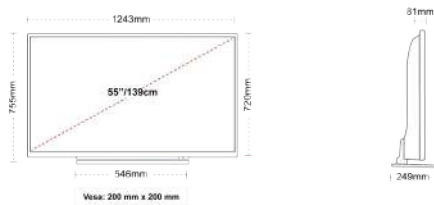

**G**  
82kWh/1000

**G**  
**HDR**  
123kWh/1000

**HIGHLIGHTS**

- ▶  0 x 0 x
- ▶  0 0 0y
- ▶  0 x 0 S 0 t
- ▶  0 0 0 x
- ▶  x RP 0 0
- ▶  0 0 s

**CONNECTIONS**

**SIZE**

**DISPLAY**

- ▶  Screen Size (inch / cm)  55" / 139cm
- ▶  Panel Type  LED
- ▶  Resolution  Ultra HD (3840 x 2160)
- ▶  Brightness  350

**MECHANICAL**

- ▶  Boxed dimensions (mm)  369 x 154 x 860
- ▶  Dimensions with stand (mm)  243 x 249 x 754
- ▶  Dimensions without Stand (mm)  243 x 81 x 719
- ▶  Gross Weight (kg)  21
- ▶  Net Weight (kg)  6
- ▶  VESA (Wall mount) WxH  200mm x 200mm
- ▶  Screw Size  M6