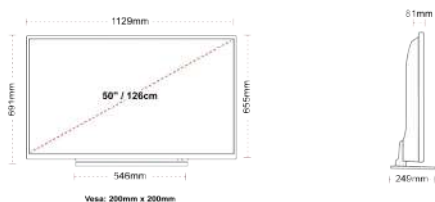

G
71kWh/1000

G
HDR
98kWh/1000

HIGHLIGHTS

- 0 x 0 x
- 0 0 0y
- 0 x K S 0 t
- 0 0 0 x
- x RP 0 0
- 0 0 s

CONNECTIONS

SIZE

DISPLAY

- Screen Size (inch / cm) 50" / 126cm
- Panel Type LED
- Resolution Ultra HD (3840 x 2160)
- Brightness 350

MECHANICAL

- Boxed dimensions (mm) 215 x 154 x 780
- Dimensions with stand (mm) 129 x 249 x 691
- Dimensions without Stand (mm) 129 x 81 x 655
- Gross Weight (kg) 6.5
- Net Weight (kg) 2.5
- VESA (Wall mount) WxH 200mm x 200mm
- Screw Size M6