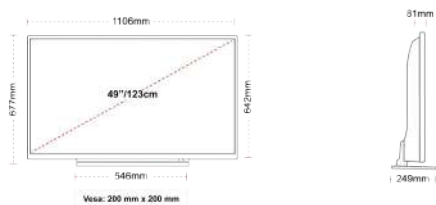

G
69kWh/1000

G
HDR
100kWh/1000

HIGHLIGHTS

- ▶ 0 x 0 x
- ▶ 0 0 0y
- ▶ 0 x 0 S 0 t
- ▶ 0 0 0 x
- ▶ x RP 0 0
- ▶ 0 0 s

CONNECTIONS

SIZE

DISPLAY

- ▶ Screen Size (inch / cm) 49" / 123cm
- ▶ Panel Type Direct Back Light (DLED)
- ▶ Resolution Ultra HD (3840 x 2160)
- ▶ Brightness 350

MECHANICAL

- ▶ Boxed dimensions (mm) 195 x 154 x 765
- ▶ Dimensions with stand (mm) 106 x 249 x 673
- ▶ Dimensions without Stand (mm) 106 x 81 x 641
- ▶ Gross Weight (kg) 7
- ▶ Net Weight (kg) 2
- ▶ VESA (Wall mount) WxH 200mm x 200mm
- ▶ Screw Size M