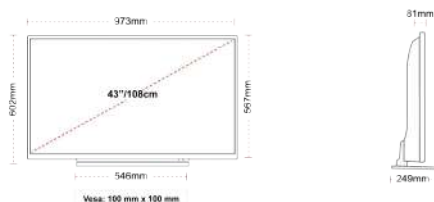

G
54kWh/1000

G
HDR
88kWh/1000

HIGHLIGHTS

- 0 x 0 x
- 0 0 0y
- 0T 0 x KS 0 t
- 0x 0 0 x
- 0 x RP00
- 0 0 s

CONNECTIONS

SIZE

DISPLAY

- Screen Size (inch / cm) 43" / 108cm
- Panel Type LED
- Resolution Ultra HD (3840 x 2160)
- Brightness 350

MECHANICAL

- Boxed dimensions (mm) 085 x 154 x 710
- Dimensions with stand (mm) 973 x 249 x 599
- Dimensions without Stand (mm) 973 x 81 x 567
- Gross Weight (kg) 3,5
- Net Weight (kg) 3,5
- VESA (Wall mount) WxH 100mm x 100mm
- Screw Size M4