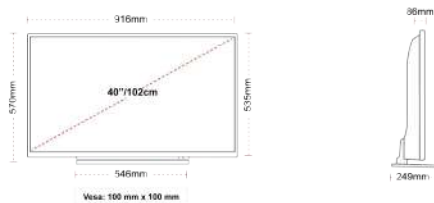

F
45kWh/1000

G
HDR
75kWh/1000

HIGHLIGHTS

- 0 x 0 x
- 0 0 0y
- 0T 0 x KS 0 t
- 0x 0 0 x
- 0 x RP0B0
- 0 0 s

CONNECTIONS

SIZE

DISPLAY

- Screen Size (inch / cm) 40" / 102cm
- Panel Type LED
- Resolution Ultra HD (3840 x 2160)
- Brightness 270

MECHANICAL

- Boxed dimensions (mm) 995 x 154 x 662
- Dimensions with stand (mm) 916 x 249 x 570
- Dimensions without Stand (mm) 916 x 86 x 535
- Gross Weight (kg) 2
- Net Weight (kg) 2,5
- VESA (Wall mount) WxH 100mm x 100mm
- Screw Size M4