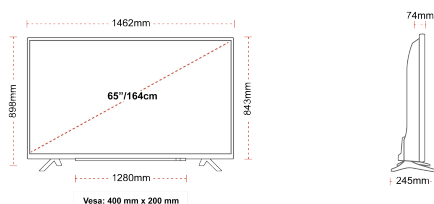

G

109kWh/1000

G

HDR
 149kWh/1000

HIGHLIGHTS

- ⌵ 4K HDR UHD
- ⌵ TRU Picture Engine
- ⌵ 3x HDMI, 2x USB
- ⌵ Dolby Vision HDR
- ⌵ HDR10 & HLG
- ⌵ Internal WLAN

CONNECTIONS

SIZE

DISPLAY

Screen Size (inch / cm)	65" / 164cm
Panel Type	DLED
Resolution	Ultra HD (3840 x 2160)
Brightness	350

SOUND

Dolby Audio™	Yes
Audio Output Power (RMS)	2x12W
Speaker Type	Down Firing
Internal Subwoofer	Yes
Sound Modes	Music, Movie, Speech, Classic, Flat, User
DTS	Yes
Taajuuskorjain	5 band
Onkyo	No

MECHANICAL

Boxed dimensions (mm)	1620 x 165 x 1010
Dimensions with stand (mm)	1462 x 245 x 898
Dimensions without Stand (mm)	1462 x 74 x 843
Gross Weight (kg)	27,5
Net Weight (kg)	20,5
VESA (Wall mount) WxH	400mm x 200mm
Screw Size	M6