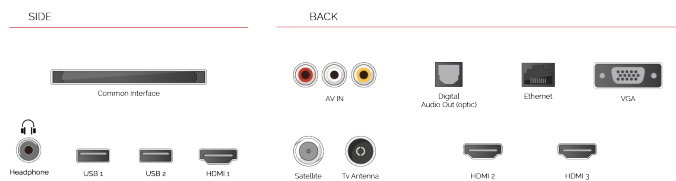

G

109kWh/1000

G

HDR
 149kWh/1000

HIGHLIGHTS

- ⌵ 4K HDR UHD
- ⌵ TRU Picture Engine
- ⌵ 3x HDMI, 2x USB
- ⌵ Dolby Vision HDR
- ⌵ HDR10 & HLG
- ⌵ Internal WLAN

CONNECTIONS

SIZE

DISPLAY

Screen Size (inch / cm)	65" / 164cm
Panel Type	DLED
Resolution	Ultra HD (3840 x 2160)
Brightness	350

SOUND

Dolby Audio™	Yes
Audio Output Power (RMS)	2x12W
Speaker Type	Down Firing
Internal Subwoofer	Yes
Sound Modes	Music, Movie, Speech, Classic, Flat, User
DTS	Yes
Taajuuskorjain	5 band
Onkyo	No