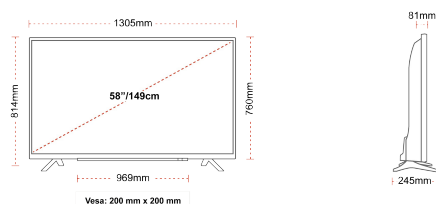

## SIZE

## DISPLAY

Screen Size (inch / cm)	58" / 146cm
Panel Type	DLED
Resolution	Ultra HD (3840 x 2160)
Brightness	350

## MECHANICAL

Boxed dimensions (mm)	1430 x 154 x 884
Dimensions with stand (mm)	1305 x 245 x 814
Dimensions without Stand (mm)	1305 x 81 x 760
Gross Weight (kg)	20.0
Net Weight (kg)	15.5
VESA (Wall mount) WxH	200mm x 200mm
Screw Size	M6