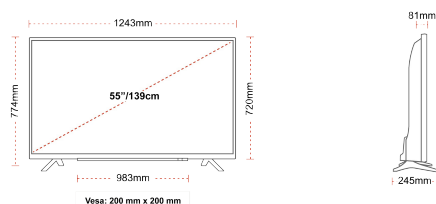

G

82kWh/1000

G

HDR
 123kWh/1000

HIGHLIGHTS

- ⌵ 4K HDR UHD
- ⌵ TRU Picture Engine
- ⌵ 3x HDMI, 2x USB
- ⌵ Dolby Vision HDR
- ⌵ HDR10 & HLG
- ⌵ Internal WLAN

CONNECTIONS

SIZE

DISPLAY

Screen Size (inch / cm)	55" / 139cm
Panel Type	DLED
Resolution	Ultra HD (3840 x 2160)
Brightness	350

SOUND

Dolby Audio™	Yes
Audio Output Power (RMS)	2x10W
Speaker Type	Down Firing
Internal Subwoofer	No
Sound Modes	Music, Movie, Speech, Classic, Flat, User
DTS	Yes
Taajuuskorjain	5 band
Onkyo	No

MECHANICAL

Boxed dimensions (mm)	1369 x 154 x 860
Dimensions with stand (mm)	1243 x 245 x 765
Dimensions without Stand (mm)	1243 x 81 x 719
Gross Weight (kg)	18,5
Net Weight (kg)	14,0
VESA (Wall mount) WxH	200mm x 200mm
Screw Size	M6