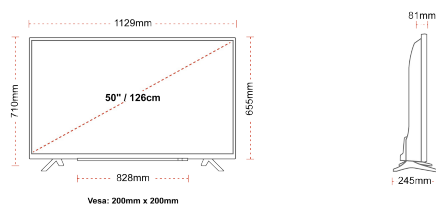

G

71kWh/1000

G

HDR
 98kWh/1000

HIGHLIGHTS

- ⌵ 4K HDR UHD
- ⌵ TRU Picture Engine
- ⌵ 3x HDMI, 2x USB
- ⌵ Dolby Vision HDR
- ⌵ HDR10 & HLG
- ⌵ Internal WLAN

CONNECTIONS

SIZE

DISPLAY

Screen Size (inch / cm)	50" / 126cm
Panel Type	DLED
Resolution	Ultra HD (3840 x 2160)
Brightness	350

SOUND

Dolby Audio™	Yes
Audio Output Power (RMS)	2x10W
Speaker Type	Down Firing
Internal Subwoofer	No
Sound Modes	Music, Movie, Speech, Classic, Flat, User
DTS	Yes
Taajuuskorjain	5 band
Onkyo	No

MECHANICAL

Boxed dimensions (mm)	1215 x 154 x 780
Dimensions with stand (mm)	1129 x 245 x 710
Dimensions without Stand (mm)	1129 x 81 x 655
Gross Weight (kg)	14,5
Net Weight (kg)	10,5
VESA (Wall mount) WxH	200mm x 200mm
Screw Size	M6