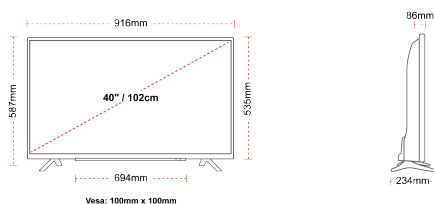

CONNECTIONS

SIZE

DISPLAY

Screen Size (inch / cm)	40" / 102cm
Panel Type	DLED
Resolution	Ultra HD (3840 x 2160)
Brightness	270

SOUND

Dolby Audio™	Yes
Audio Output Power (RMS)	2x8W
Speaker Type	Down Firing
Internal Subwoofer	No
Sound Modes	Music, Movie, Speech, Classic, Flat, User
DTS	Yes
Taajuuskorjain	5 band
Onkyo	No

MECHANICAL

Boxed dimensions (mm)	995 x 154 x 662
Dimensions with stand (mm)	916 x 234 x 587
Dimensions without Stand (mm)	916 x 86 x 535
Gross Weight (kg)	10,0
Net Weight (kg)	6,5
VESA (Wall mount) WxH	100mm x 100mm
Screw Size	M4