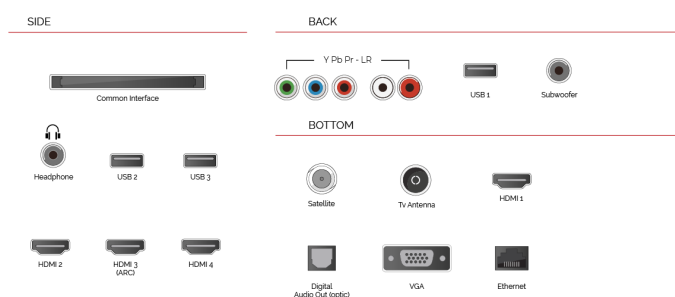

HIGHLIGHTS

- ⌵ Ultra HD (4K)
- ⌵ 4x HDMI™, 3x USB
- ⌵ WCG (Wide Color Gamut)
- ⌵ Dolby Vision HDR
- ⌵ ME/MC (Motion Estimation Motion Compensation)
- ⌵ Sound by Onkyo

CONNECTIONS

SIZE

DISPLAY

Screen Size (inch / cm)	55" / 140cm
Panel Type	OLED
Resolution	UHD (3840 x 2160)
Brightness	470

SOUND

Dolby Audio™	Yes
Audio Output Power (RMS)	2x10W
Speaker Type	Downfiring Speaker Box
Internal Subwoofer	Yes
Sound Modes	Music, Movie, Speech, Classic, Flat, User
DTS	DTS™ HD + DTS™ TruSurround
Taajuuskorjain	5 Band
Onkyo	Yes

CONNECTIONS

CI+	Yes
HDMI™	4x HDMI™ 2.0
USB	3x USB2.0
Component (YPbPr) in	Yes
Composite Video/Audio in	via Back YPbPr
Scart	No
Ethernet	Yes
Headphone Out	Yes
Antenna Input	Yes
VGA (PC in - D-Sub15)	Yes