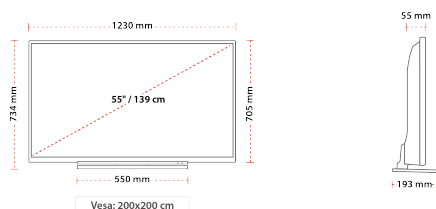

HIGHLIGHTS

- ⌵ Ultra HD (4K)
- ⌵ 4x HDMI™, 3x USB
- ⌵ WCG (Wide Color Gamut)
- ⌵ Dolby Vision HDR
- ⌵ ME/MC (Motion Estimation Motion Compensation)
- ⌵ Sound by Onkyo

CONNECTIONS

SIZE

DISPLAY

Screen Size (inch / cm)	55" / 140cm
Panel Type	OLED
Resolution	UHD (3840 x 2160)
Brightness	470

MECHANICAL

Boxed dimensions (mm)	1325 x 165 x 874
Dimensions with stand (mm)	193 x 1230 x 734
Dimensions without Stand (mm)	55 x 1230 x 705
Gross Weight (kg)	29
Net Weight (kg)	23,5
VESA (Wall mount) WxH	200 x 200