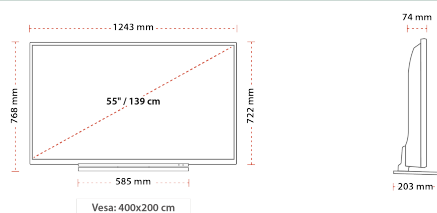

HIGHLIGHTS

- ⊗ 4K HDR UHD
- ⊗ TRU Picture Engine
- ⊗ 4x HDMI, 2x USB
- ⊗ Dolby Vision HDR
- ⊗ Sound by Onkyo
- ⊗ Internal WLAN & Bluetooth

CONNECTIONS

SIZE

DISPLAY

Screen Size (inch / cm)	55" / 139cm
Panel Type	DLED
Resolution	Ultra HD (3840 x 2160)
Brightness	350

MECHANICAL

Boxed dimensions (mm)	1369 x 154 x 884
Dimensions with stand (mm)	203 x 1243 x 768
Dimensions without Stand (mm)	74 x 1243 x 722
Gross Weight (kg)	21,5
Net Weight (kg)	17,5
VESA (Wall mount) WxH	400mm x 200mm