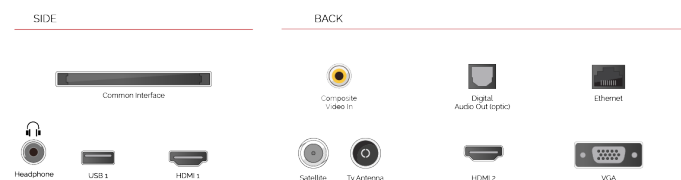

Immerse yourself in the on-screen action with one of our Toshiba Dolby Vision compatible TVs. The preferred HDR video format of movie makers around the world, Dolby Vision uses dynamic metadata to read and calculate exactly the right brightness level for every TV frame.

HIGHLIGHTS

- ⊗ 4K HDR UHD
- ⊗ TRU Picture Engine
- ⊗ 4x HDMI, 2x USB
- ⊗ Dolby Vision HDR
- ⊗ Sound by Onkyo
- ⊗ Internal WLAN & Bluetooth

CONNECTIONS

SIZE

DISPLAY

Screen Size (inch / cm)	55" / 139cm
Panel Type	DLED
Resolution	Ultra HD (3840 x 2160)
Brightness	350