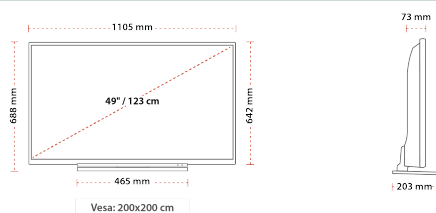

## SIZE

## DISPLAY

Screen Size (inch / cm)	49" / 123cm
Panel Type	DLED
Resolution	Ultra HD (3840 x 2160)
Brightness	350

## MECHANICAL

Boxed dimensions (mm)	1195 x 154 x 780
Dimensions with stand (mm)	203 x 1105 x 688
Dimensions without Stand (mm)	73 x 1105 x 642
Gross Weight (kg)	17,5
Net Weight (kg)	13,5
VESA (Wall mount) WxH	200mm x 200mm