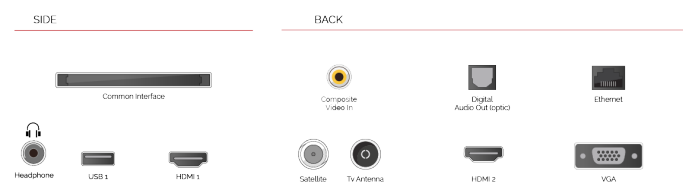

TRU RESOLUTION

Automatically up-scales non 4K content so you can experience your favourite movies and TV shows in the highest resolution.

TRU FLOW

Predicts the frame in between the frames to create smoother viewing in fast-paced scenes. Perfect for sport and movies.

HIGHLIGHTS

- ⊗ 4K HDR UHD
- ⊗ TRU Picture Engine
- ⊗ 4x HDMI, 2x USB
- ⊗ Dolby Vision HDR
- ⊗ Sound by Onkyo

CONNECTIONS

SIZE

DISPLAY

Screen Size (inch / cm)	43" / 108cm
Panel Type	DLED
Resolution	Ultra HD (3840 x 2160)
Brightness	350