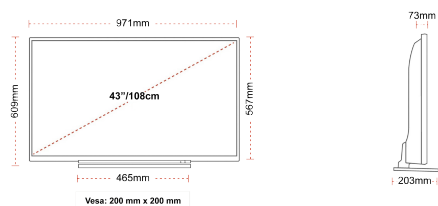

HIGHLIGHTS

- ⊗ 4K HDR UHD
- ⊗ TRU Picture Engine
- ⊗ 4x HDMI, 2x USB
- ⊗ Dolby Vision HDR
- ⊗ Sound by Onkyo

CONNECTIONS

SIZE

DISPLAY

Screen Size (inch / cm)	43" / 108cm
Panel Type	DLED
Resolution	Ultra HD (3840 x 2160)
Brightness	350

MECHANICAL

Boxed dimensions (mm)	1085 x 154 x 750
Dimensions with stand (mm)	203 x 971 x 609
Dimensions without Stand (mm)	73 x 971 x 567
Gross Weight (kg)	15
Net Weight (kg)	11
VESA (Wall mount) WxH	200mm x 200mm