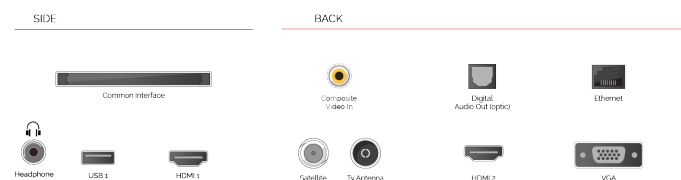

TRU
RESOLUTION

Automatically up-scales non 4K content so you can experience your favourite movies and TV shows in the highest resolution.

TRU
FLOW

Predicts the frame in between the frames to create smoother viewing in fast-paced scenes. Perfect for sport and movies.

TRU
MICRO DIMMING

Enhances the contrast of an image by optimising the darker and brighter regions to create a more realistic image.

HIGHLIGHTS

- ⊗ 4K HDR UHD
- ⊗ TRU Picture Engine
- ⊗ 4x HDMI, 2x USB
- ⊗ Dolby Vision HDR
- ⊗ Sound by Onkyo
- ⊗ Internal WLAN & Bluetooth

CONNECTIONS

SIZE

DISPLAY

Screen Size (inch / cm)	43" / 108cm
Panel Type	DLED
Resolution	Ultra HD (3840 x 2160)
Brightness	350

SOUND

Dolby Audio™	Yes
Audio Output Power (RMS)	2x10W
Speaker Type	Down Firing
Internal Subwoofer	No
Sound Modes	Music, Movie, Speech, Classic, Flat, User
DTS	DTS HD + DTS TruSurround
Taajuuskorjain	5 Band
Onkyo	Sound by Onkyo