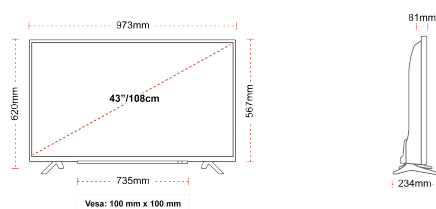

CONNECTIONS

SIZE

DISPLAY

Screen Size (inch / cm)	43" / 108cm
Panel Type	DLED
Resolution	Ultra HD (3840 x 2160)
Brightness	350

SOUND

Dolby Audio™	Yes
Audio Output Power (RMS)	2x10W
Speaker Type	Down Firing
Internal Subwoofer	No
Sound Modes	Music, Movie, Speech, Classic, Flat, User
DTS	DTS HD + DTS TruSurround
Taajuuskorjain	5 Band
Onkyo	Sound by Onkyo

MECHANICAL

Boxed dimensions (mm)	1085 x 154 x 710
Dimensions with stand (mm)	973 x 234 x 620
Dimensions without Stand (mm)	973 x 81 x 567
Gross Weight (kg)	11
Net Weight (kg)	7,5
VESA (Wall mount) WxH	100mm x 100mm