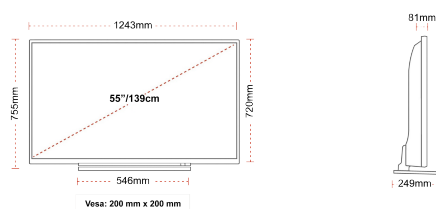

CONNECTIONS

SIZE

DISPLAY

Screen Size (inch / cm)	55" / 139cm
Panel Type	DLED
Resolution	Ultra HD (3840 x 2160)
Brightness	350

SOUND

Dolby Audio™	Yes
Audio Output Power (RMS)	2x10W
Speaker Type	Down Firing
Internal Subwoofer	No
Sound Modes	Music, Movie, Speech, Classic, Flat, User
DTS	DTS HD + DTS TruSurround
Taajuuskorjain	5 Band
Onkyo	Sound by Onkyo

MECHANICAL

Boxed dimensions (mm)	1369 x 154 x 860
Dimensions with stand (mm)	1243 x 249 x 755
Dimensions without Stand (mm)	1243 x 81 x 720
Gross Weight (kg)	21
Net Weight (kg)	16
VESA (Wall mount) WxH	200mm x 200mm