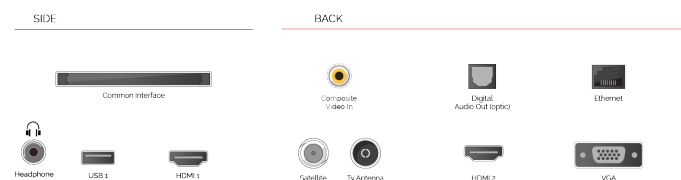

Immerse yourself in the on-screen action with one of our Toshiba Dolby Vision compatible TVs. The preferred HDR video format of movie makers around the world, Dolby Vision uses dynamic metadata to read and calculate exactly the right brightness level for every TV frame.

CONNECTIONS

SIZE

DISPLAY

Screen Size (inch / cm)	55" / 139cm
Panel Type	DLED
Resolution	Ultra HD (3840 x 2160)
Brightness	350

SOUND

Dolby Audio™	Yes
Audio Output Power (RMS)	2x10W
Speaker Type	Down Firing
Internal Subwoofer	No
Sound Modes	Music, Movie, Speech, Classic, Flat, User
DTS	DTS HD + DTS TruSurround
Taajuuskorjain	5 Band
Onkyo	Sound by Onkyo