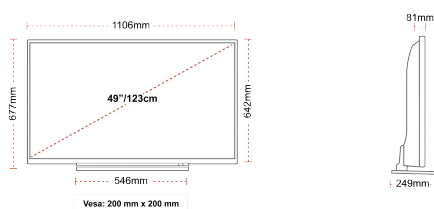

## SIZE

## DISPLAY

Screen Size (inch / cm)	49" / 123cm
Panel Type	DLED
Resolution	Ultra HD (3840 x 2160)
Brightness	350

## MECHANICAL

Boxed dimensions (mm)	1195 x 154 x 765
Dimensions with stand (mm)	1106 x 249 x 677
Dimensions without Stand (mm)	1106 x 81 x 642
Gross Weight (kg)	16,5
Net Weight (kg)	12
VESA (Wall mount) WxH	200mm x 200mm