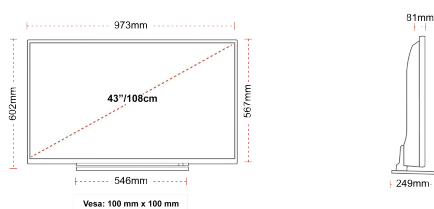

HIGHLIGHTS

- ⊗ 4K UHD HDR
- ⊗ TRU Picture Engine
- ⊗ 4x HDMI, 2x USB
- ⊗ Dolby Vision HDR
- ⊗ Sound by Onkyo
- ⊗ Internal WLAN & Bluetooth

CONNECTIONS

SIZE

DISPLAY

Screen Size (inch / cm)	43" / 108cm
Panel Type	DLED
Resolution	Ultra HD (3840 x 2160)
Brightness	350

MECHANICAL

Boxed dimensions (mm)	1085 x 154 x 710
Dimensions with stand (mm)	973 x 249 x 602
Dimensions without Stand (mm)	973 x 81 x 567
Gross Weight (kg)	13,5
Net Weight (kg)	9,5
VESA (Wall mount) WxH	100mm x 100mm