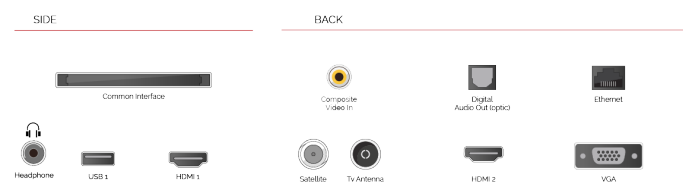

TRU
RESOLUTION

Automatically up-scales non 4K content so you can experience your favourite movies and TV shows in the highest resolution.

TRU
FLOW

Predicts the frame in between the frames to create smoother viewing in fast-paced scenes. Perfect for sport and movies.

TRU
MICRODIMMING

Enhances the contrast of an image by optimising the darker and brighter regions to create a more realistic image.

SOUND BY
ONKYO

Working in collaboration with Onkyo, a global force in audio, Toshiba is bringing TV to life with enhanced sound quality. Tuned by Onkyo engineers, the speakers are designed to ensure life-like, precise sound that can be heard equally well from any seat in the room.

HIGHLIGHTS

- ⊗ 4K HDR UHD
- ⊗ TRU Picture Engine
- ⊗ 4x HDMI, 2x USB
- ⊗ Wide Color Gamut (WCG)
- ⊗ Sound by Onkyo

CONNECTIONS

SIZE

DISPLAY

Screen Size (inch / cm)	65" / 164cm
Panel Type	DLED
Resolution	Ultra HD (3840 x 2160)
Brightness	350