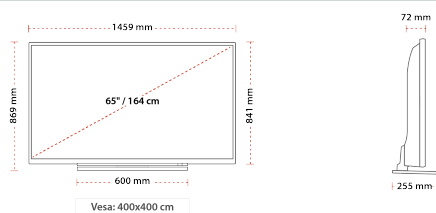

HIGHLIGHTS

- ⊗ 4K HDR UHD
- ⊗ TRU Picture Engine
- ⊗ 4x HDMI, 2x USB
- ⊗ Wide Color Gamut (WCG)
- ⊗ Sound by Onkyo

CONNECTIONS

SIZE

DISPLAY

Screen Size (inch / cm)	65" / 164cm
Panel Type	DLED
Resolution	Ultra HD (3840 x 2160)
Brightness	350

MECHANICAL

Boxed dimensions (mm)	1620 X 190 X 1006
Dimensions with stand (mm)	255 x 1459 x 869
Dimensions without Stand (mm)	72 x 1459 x 841
Gross Weight (kg)	37
Net Weight (kg)	30
VESA (Wall mount) WxH	400mm x 400mm